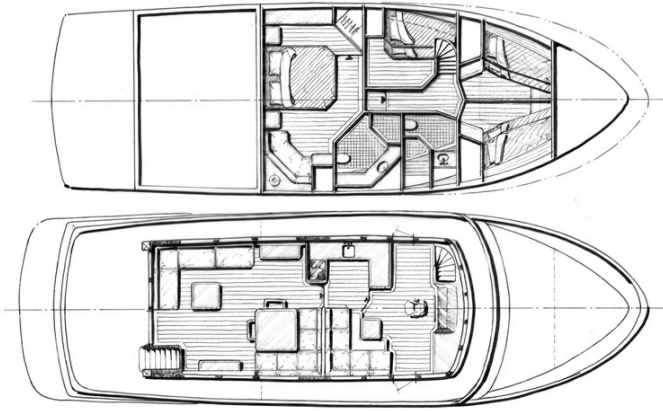

Alm Trawler
DELFINO 57