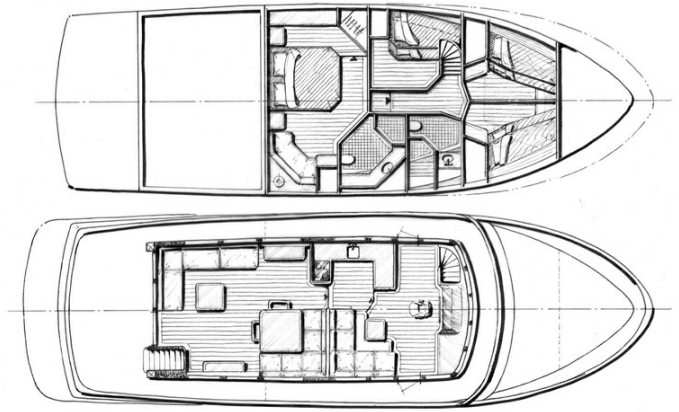

Alm Trawler
DELFINO 57

Alm Trawler
DELFINO 57

Alm Trawler
DELFINO 57