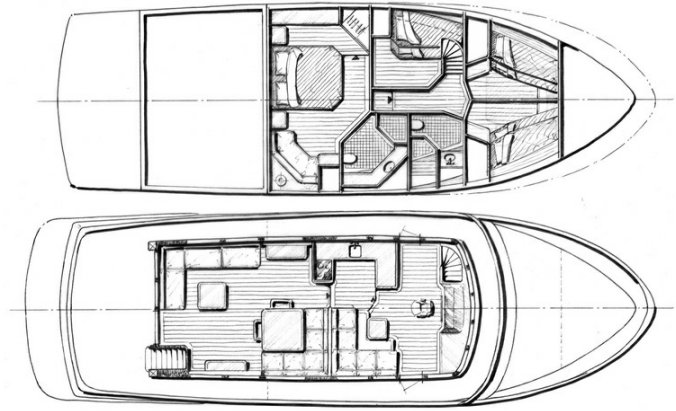

Delfino

87

Big and elegant

At over 26m in length, the DELFINO 87 is an example of classic beauty. It is not only slightly longer than the Delfino 65, but it is also more progressively styled. Either four or five cabins, separate crew accommodation and four fully equipped bathrooms are placed at the disposal of the owner, guests and crew. Of course, the future owner's every need can be met with regard to the design of the accommodation. We would be more than happy to provide you with a detailed description of our standard model upon request. This two-deck yacht is being developed for a client and has reached the stage of definitive interior design drawings. A super deluxe yacht, built for Atlantic dreams, but it can nevertheless be sailed by just 2 people. With this yacht you have Europe at your feet. A DVD with drawings is waiting for you.

Alm Trawler
DELFINO 87

WERNER
YACHT DESIGN

Alm Trawler
DELFINO 57

Alm Trawler
DELFINO 57