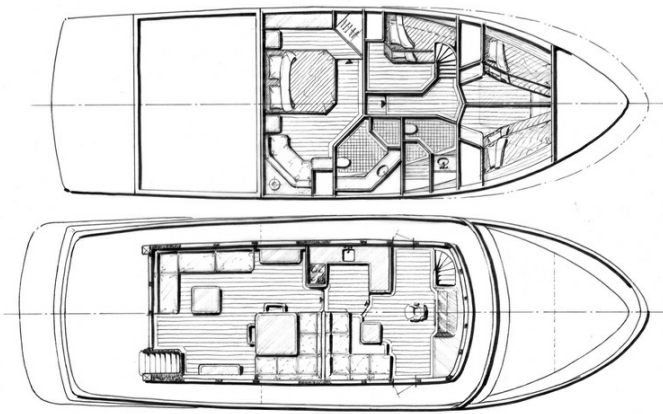

Aim Trawler
DELFINO 57