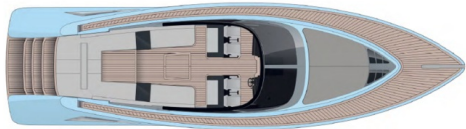

Support with working side

Alternative seating arrangement