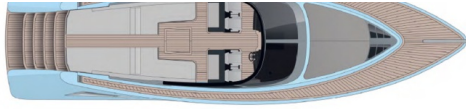

Support with working side