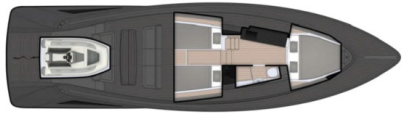

All deck view

Deck layout & interior arrangement