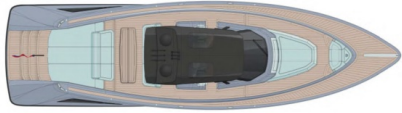

Centre Console Concept

The 55 S boasts Wajer's trademark quality of finishing, comfort and performance. The center console concept offers more space to walk, talk and chill on deck. The same goes for below decks where there's room for four to six people to sleep and a fully equipped bathroom. The large amount of space to stow your sports gear is another very user-friendly aspect of the 55 S.

Other 55 S features of note include:

- Three powerful 480 HP IPS650 Volvo Penta engines with joystick and Dynamic Positioning.
- Volvo Penta Glass Cockpit System with two touchscreens by Garmin.
- Williams 2.80 MiniJet in storage.
- Storage facilities for Williams 280 MiniJet, Seabobs (2), paddleboards (2), diving equipment (4), electric surfboards (2) and many more toys.
- Hardtop with partially removable panels and extension possibilities to protect lounge area from sun.
- Four forward facing Stidd captain's chairs.
- High-end custom-made audio system.
- Swing-over arm anchor.
- Grill, fridge and ice cube maker on deck.
- Optional available stabilizer system, carbon finishing, smoke deck fittings, and hydraulic swim platform extension.

[utm_source=referral&utm_medium=yachtsholland&utm_campaign=55s](https://www.wajer.com/?utm_source=referral&utm_medium=yachtsholland&utm_campaign=55s)

All deck layout

All deck view

Deck layout & interior arrangement