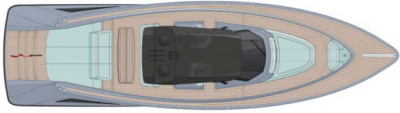

All deck layout