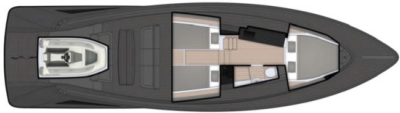

All deck layout

Deck layout & interior arrangement